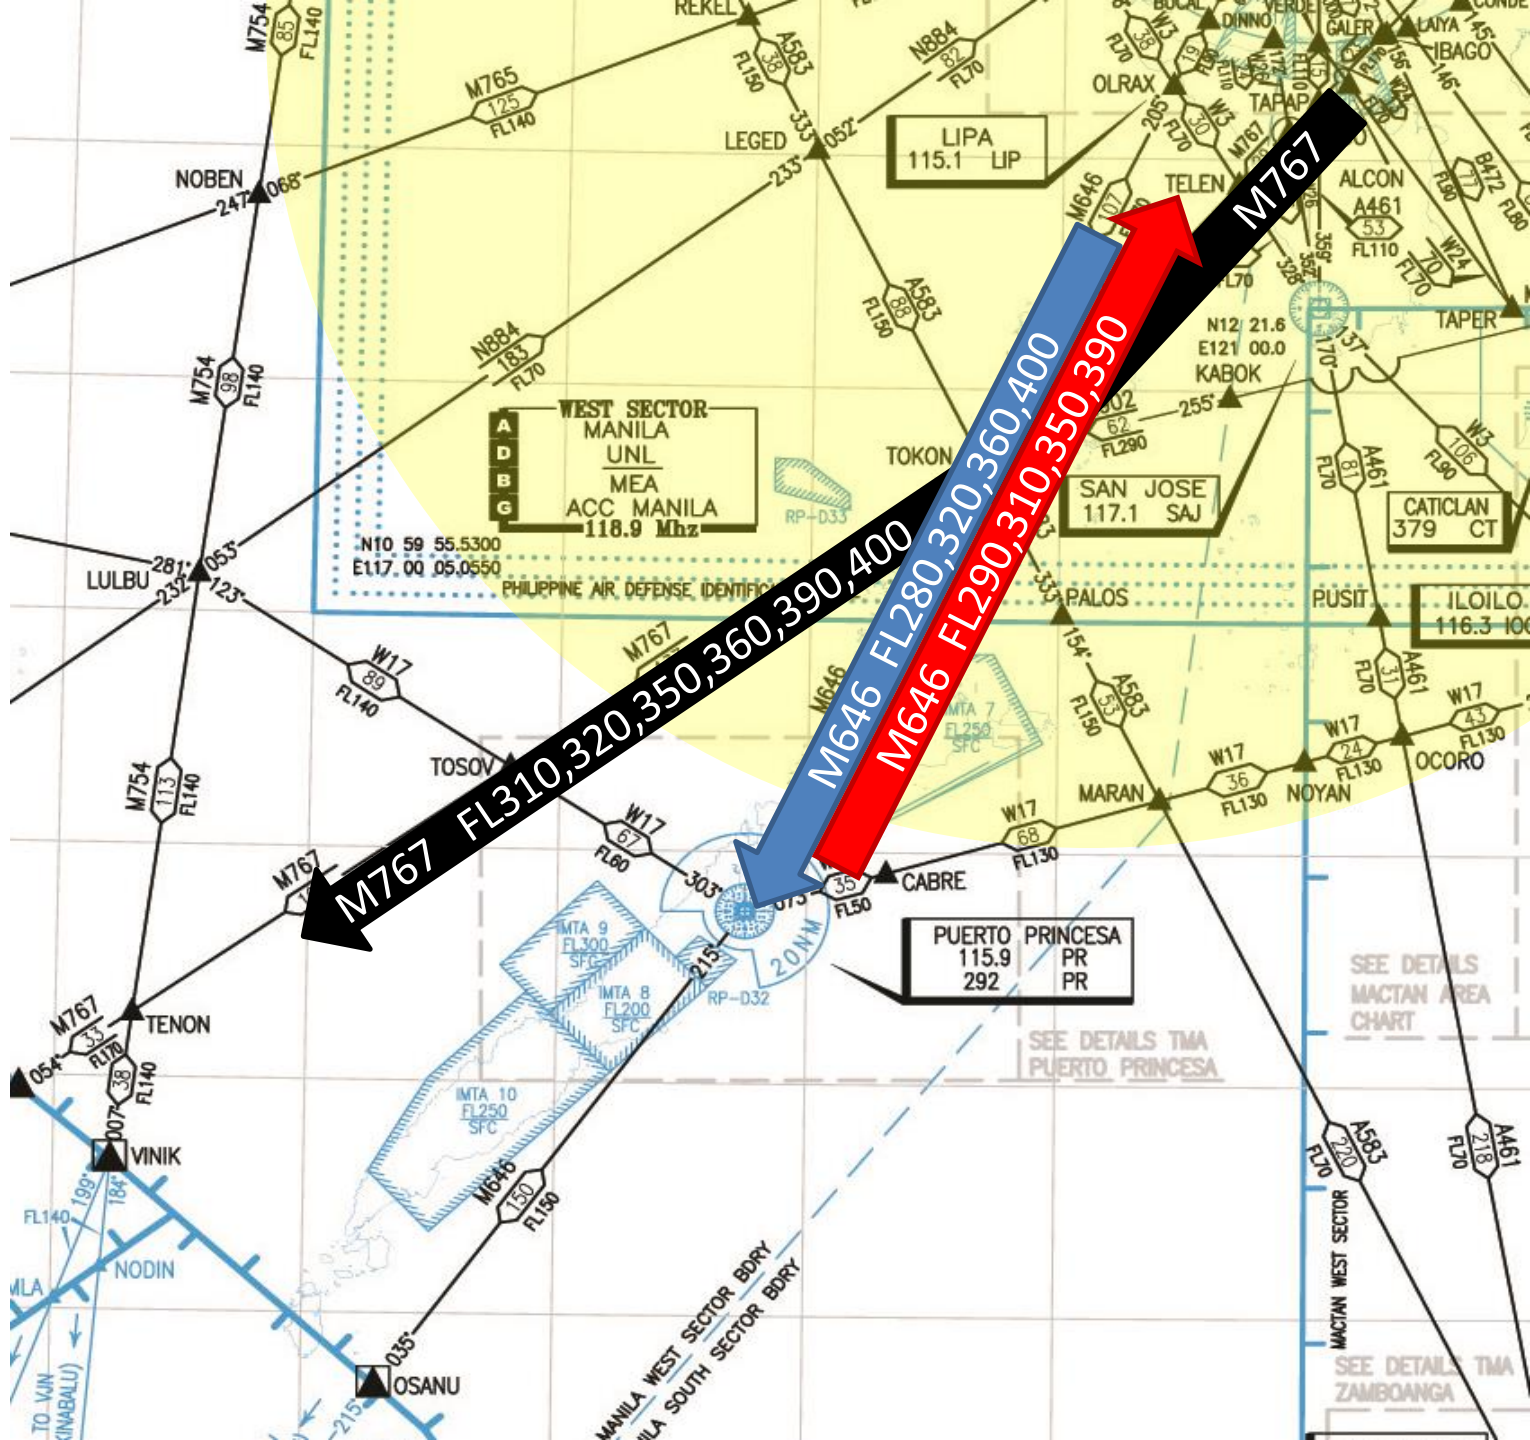

FIR  
MANILA  
UNL  
55°  
ACC MANILA

OCLA  
MANILA  
UNL  
F555  
ACC MANILA

MANILA  
UNL  
113.5 MHz

ALABAT  
UNL  
ALB  
247 MHz

LEGAZPI  
UNL  
LGP  
112.2 MHz

JOVELLANO  
UNL  
JVL  
300 MHz

EAST SECTOR  
MAGTAN  
UNL  
MEG  
ACC MAGTAN  
114.3 MHz

WEST SECTOR  
MAGTAN  
UNL  
MEG  
ACC MAGTAN  
114.3 MHz

WEST SECTOR  
MAGTAN  
UNL  
MEG  
ACC MAGTAN  
114.3 MHz

**M767** FL310,320,350,360,390,400

**M646** FL280,320,360,400

**M646** FL290,310,350,390

**WEST SECTOR  
MANILA  
UNL  
MEA  
ACC MANILA  
118.9 Mhz**

**LIPA  
115.1 LIP**

**SAN JOSE  
117.1 SAJ**

**PUERTO PRINCESA  
115.9 PR  
292 PR**

**ILOILO  
116.3 IO**

SEE DETAILS  
TMA  
PUERTO PRINCESA