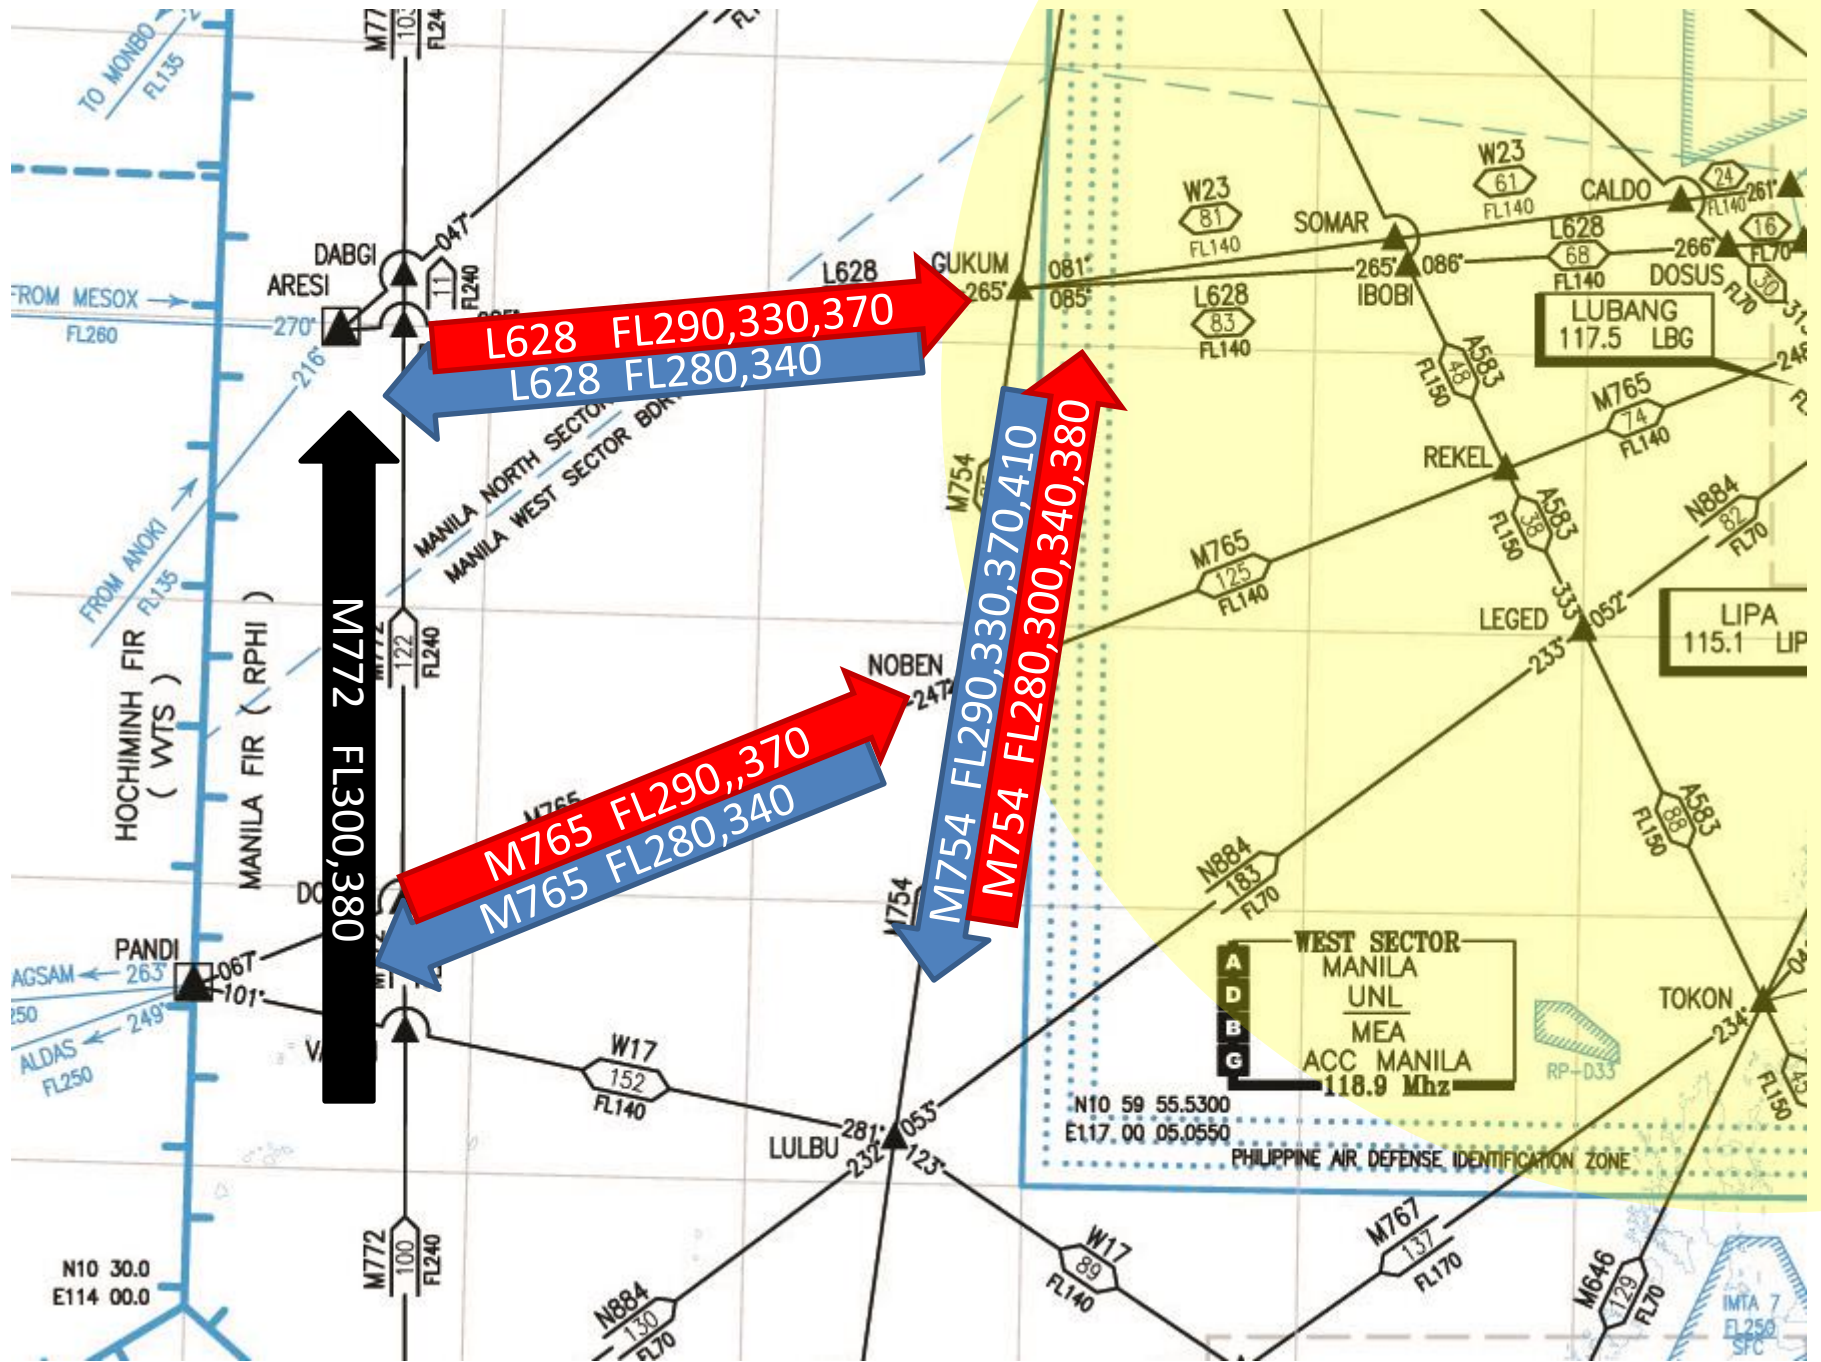

FIR  
MANILA  
UNL  
55°  
ACC MANILA

OCLA  
MANILA  
UNL  
F555  
ACC MANILA

MANILA  
UNL  
113.5 MHz

ALABAT  
UNL  
ALB  
247 MHz

LEGAZPI  
UNL  
LGP  
112.2 MHz

JOVELLANO  
UNL  
JVL  
300 MHz

EAST SECTOR  
MAGTAN  
UNL  
MEG  
ACC MAGTAN  
114.3 MHz

WEST SECTOR  
MAGTAN  
UNL  
MEG  
ACC MAGTAN  
114.3 MHz

WEST SECTOR  
MAGTAN  
UNL  
MEG  
ACC MAGTAN  
114.3 MHz

**M767** FL310,320,350,360,390,400

**M646** FL280,320,360,400

**M646** FL290,310,350,390

**WEST SECTOR  
MANILA  
UNL  
MEA  
ACC MANILA  
118.9 Mhz**

**LIPA  
115.1 LIP**

**SAN JOSE  
117.1 SAJ**

**PUERTO PRINCESA  
115.9 PR  
292 PR**

**ILOILO  
116.3 IO**

SEE DETAILS  
TMA  
PUERTO PRINCESA

SEE DETAILS  
MACTAN AREA  
CHART

SEE DETAILS  
TMA  
ZAMBOANGA

MANILA WEST SECTOR BDRY  
MANILA SOUTH SECTOR BDRY

MACTAN WEST SECTOR

**THANK YOU**